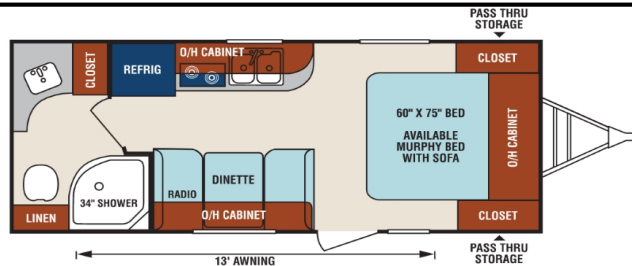

Appliances

6.3 CU FT Double Door Refrigerator/Freezer
6-GAL DSI Quick Recovery Water Heater
2-Burner Cooktop w/Glass Cover
Vented Range Hood w/Light
High Efficiency LED Lights

Bathroom

Residential Radius Shower w/Glass Doors
Porcelain Foot-Flush Toilet
Medicine Cabinet
Power Vent

Bedroom

Designer Valances
Pleated Nightshades
Quilted Reversible Comforter
USB Charging Port
Two Shirt Closets (most models)

Base Price

2019 Sonic 190VRB **\$21,671**

Optional Equipment

Highway Package	Included
Adventure Package	Included
Lighted Power Tongue Jack	Included
High Polished Aluminum Rims	Included
LED Lighted Power Awning	Included
LED TV w/Swing Arm	Included
Main A/C - 13,500 BTU Upgrade	Included
Murphy Bed w/Sofa	Included
Convection Microwave Upgrade	Included

Specifications

UVW	3,530
Hitch Weight	330
Cargo Capacity	970
Height	10' 3"
Length	22' 10"
Fresh Water Capacity	38
Grey Water Capacity	30
Black Water Capacity	30

MSRP

2019 Sonic 190VRB

Base Price	\$21,671
Options Total	\$3,713
Freight	\$1,004